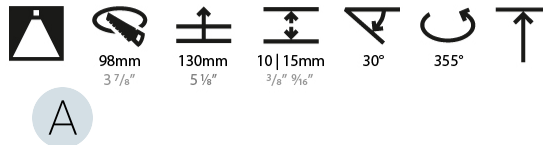

PHYSICAL

Shape: Square
Length (mm): 107
Length (in): 4 ³/₁₆"
Width (mm): 107
Width (in): 4 ³/₁₆"
Depth (mm): 112
Depth (in): 4 ⁷/₁₆"
Ceiling Thickness (mm): 10 / 12.5 / 15
Ceiling Thickness (in): 3/8 or 1/2 or 9/16
Min. Recessing Depth (mm): 130
Min. Recessing Depth (in): 5 ¹/₈"
Light Distribution: Adjustable / Downlight
Weight (kg): 0.479
Weight (lbs): 1.06
Fixture Finish: SSR / BKV / CWI / CRY / HAB / LAG / UFT / ITA / RUA / RUR / MIC / FTG / MYG / TWT / LOD / PUS / FRO / FUP / KIA / POP / BLS / SPG / MEY / GOH / GUM / CHC / COM / ABZ / JAG / OBR / MOS / ROR
Fixture Material: Aluminum Die Cast
Cut-out Measurements: 98mm / 3 7/8"

ELECTRICAL

Lamp Type: LED (Zhaga Standard)
Input Wattage (W): 13.2 / 16.5
Total Output Wattage (W): 12 / 14
Dimming: Tri-Mode (Non-Dimming and Phase Dimming (120Vac only) and 0-10V Dimming)
Driver Included: No
Driver Location: Recessed Housing
Driver Type: Constant Current - Universal
Driver Class: Class 2
Housing: See components
Input Voltage (V): 120 - 277
Constant Current (MA): 350

LED

Number of LEDs: 1
Color Temperature (°K): 2700 / 3000 / 3500 / 4000
Max. Delivered Lumen (lm): 850 / 950 / 1019 / 1040
Nominal Lumen (lm): 960 / 1070 / 1156 / 1180
CRI: >90 CRI
Lamp Life (hrs): 50000

OPTICAL

Reflector°: 10
Adjustability: Rotational 355°; Tilt 30°

RATINGS AND CERTIFICATIONS

Certified By: Certified for North American Standards
IP rating: IP20