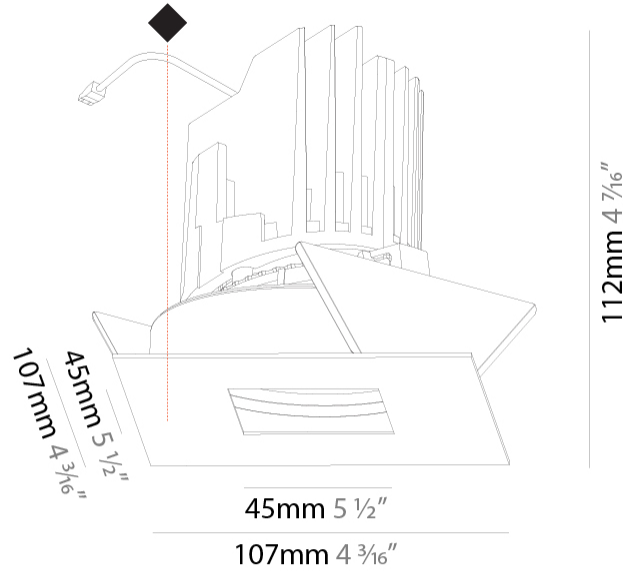

GENERAL

Series: Bioniq
 Subseries: Bioniq Square Pinhole
 Brand: Prolicht
 Division: Architectural
 Mounting Type: Recessed
 Mounting Location: Ceiling
 Subcategory: Downlight

PHYSICAL

Shape: Square
 Length (mm): 107
 Length (in): 4 ³/₁₆"
 Width (mm): 107
 Width (in): 4 ³/₁₆"
 Depth (mm): 112
 Depth (in): 4 ⁷/₁₆"
 Ceiling Thickness (mm): 10 / 12.5 / 15
 Ceiling Thickness (in): 3/8 or 1/2 or 9/16
 Min. Recessing Depth (mm): 130
 Min. Recessing Depth (in): 5 ¹/₈"
 Light Distribution: Adjustable / Downlight
 Weight (kg): 0.479
 Weight (lbs): 1.06
 Fixture Finish: SSR / BKV / CWI / CRY / HAB / LAG / UFT / ITA / RUA / RUR / MIC / FTG / MYG / TWT / LOD / PUS / FRO / FUP / KIA / POP / BLS / SPG / MEY / GOH / GUM / CHC / COM / ABZ / JAG / OBR / MOS / ROR
 Fixture Material: Aluminum Die Cast
 Cut-out Measurements: 98mm / 3 7/8"

OPTICAL

Reflector°: 10
 Adjustability: Rotational 355°; Tilt 30°

RATINGS AND CERTIFICATIONS

Certified By: Certified for North American Standards
 IP rating: IP20

BIONIQ SQUARE PINHOLE RECESSED

A35374-

PROJECT

GENERAL

Series: Bioniq
 Subseries: Bioniq Square Pinhole
 Brand: Prolight
 Division: Architectural
 Mounting Type: Recessed
 Mounting Location: Ceiling
 Subcategory: Downlight

PHYSICAL

Shape: Square
 Length (mm): 107
 Length (in): 4 ³/₁₆"
 Width (mm): 107
 Width (in): 4 ³/₁₆"
 Depth (mm): 112
 Depth (in): 4 ⁷/₁₆"
 Ceiling Thickness (mm): 10 / 12.5 / 15
 Ceiling Thickness (in): 3/8 or 1/2 or 9/16
 Min. Recessing Depth (mm): 130
 Min. Recessing Depth (in): 5 ¹/₈"
 Light Distribution: Adjustable / Downlight
 Weight (kg): 0.479
 Weight (lbs): 1.06
 Fixture Finish: SSR / BKV / CWI / CRY / HAB / LAG / UFT / ITA / RUA / RUR / MIC / FTG / MYG / TWT / LOD / PUS / FRO / FUP / KIA / POP / BLS / SPG / MEY / GOH / GUM / CHC / COM / ABZ / JAG / OBR / MOS / ROR
 Fixture Material: Aluminum Die Cast
 Cut-out Measurements: 98mm / 3 7/8"