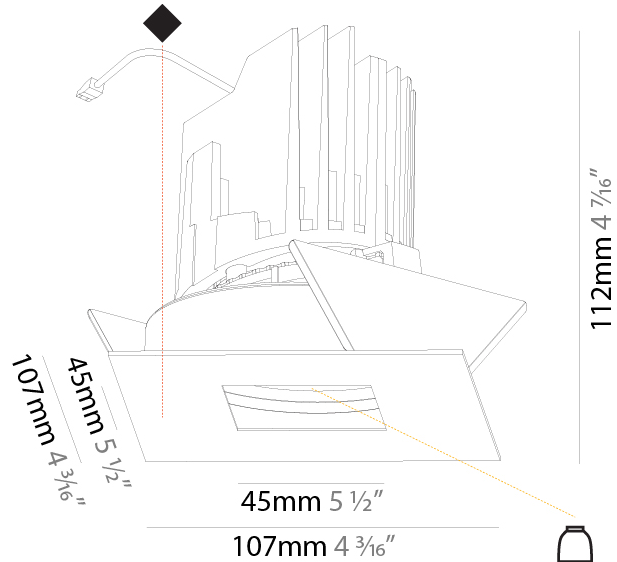

GENERAL

Series: Bioniq
 Subseries: Bioniq Square Pinhole
 Brand: Prolight
 Division: Architectural
 Mounting Type: Recessed
 Mounting Location: Ceiling
 Subcategory: Downlight

PHYSICAL

Shape: Square
 Length (mm): 107
 Length (in): 4 ³/₁₆"
 Width (mm): 107
 Width (in): 4 ³/₁₆"
 Depth (mm): 112
 Depth (in): 4 ⁷/₁₆"
 Ceiling Thickness (mm): 10 / 12.5 / 15
 Ceiling Thickness (in): 3/8 or 1/2 or 9/16
 Min. Recessing Depth (mm): 130
 Min. Recessing Depth (in): 5 ¹/₈"
 Light Distribution: Adjustable / Downlight
 Weight (kg): 0.479
 Weight (lbs): 1.06
 Fixture Finish: SSR / BKV / CWI / CRY / HAB / LAG / UFT / ITA / RUA / RUR / MIC / FTG / MYG / TWT / LOD / PUS / FRO / FUP / KIA / POP / BLS / SPG / MEY / GOH / GUM / CHC / COM / ABZ / JAG / OBR / MOS / ROR
 Fixture Material: Aluminum Die Cast
 Cut-out Measurements: 98mm / 3 7/8"

OPTICAL

Reflector°: 20 / 40 / 60
 Adjustability: Rotational 355°; Tilt 30°

RATINGS AND CERTIFICATIONS

Certified By: Certified for North American Standards
 IP rating: IP20

BIONIQ SQUARE PINHOLE RECESSED

A35377-